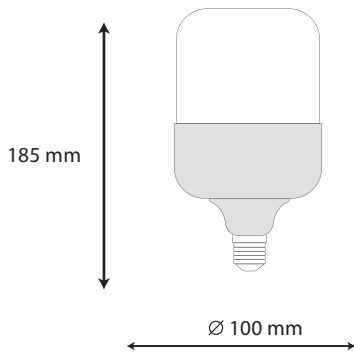

DIMENSION

PRODUCT

Name	LED T-Bulb
Reference	EI-TB1-28W
Bulb Shape	TB1
Bulb Finish	White Frosted
Bulb diameter	Ø 100mm
Nominal Length	185mm
RoHS compliant	Yes
Cap/Base	E27
Ingress Protection	IP20

LIGHTING INFORMATION

Light source	LED
Gross luminous flux	2800 Lm
Power	28 W
Colour temperature CCT	6500 K
Colour Rendering Index	CRI > 80
Light Beam Angel	200°
Dimming	Non Dimmable
Median useful Life	20,000 hours

ELECTRICAL DATA