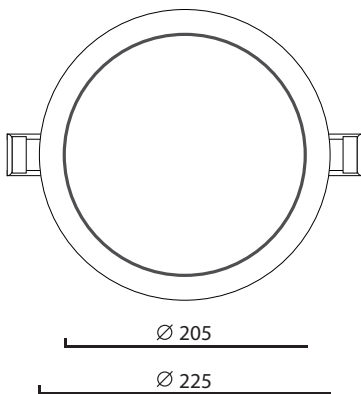

DIMENSION

PRODUCT

Name	SCP LED Panel light
Reference	EI-SCP-18W-R
Body color	White
Material	Aluminum
Category	Recessed

LIGHTING INFORMATION

Light source	LED
Gross luminous flux	1260Lm
Power	18W
Colour temperature CCT	3000 / 4000/ 6500 K
Colour Rendering Index	CRI = 80
Light beam angle	120°
Number of LEDs	90
Chip Type	SMD2835
Dimming	Non Dimmable
Median useful Life	20,000 hours

OTHER DATA

Light Guide Panel (LGP)	Polystyrene (PS)
Ingress Protection	IP20
Dimension (mm)	Ø 225mm
Cut-Size (mm)	Ø 205mm

DRIVER OPTIONS

ON / OFF	
Class II	
Frequency (Hz)	50/60 Hz
Power Factor	0.5
Mains voltage	AC 85-265V
Ingress Protection	IP20

PHOTOMETRIC DETAILS

Luminous Intensity Distribution Curve

The Average Illuminance Effective Figure