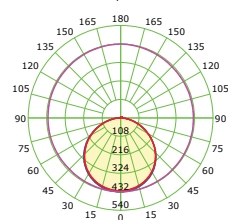

DIMENSION

PRODUCT

Name	SCP LED Panel light
Reference	EI-SCP-18W-R
Body color	White
Material	Aluminum
Category	Recessed

LIGHTING INFORMATION

Light source	LED
Gross luminous flux	1260Lm
Power	18W
Colour temperature CCT	3000 / 4000/ 6500 K
Colour Rendering Index	CRI = 80
Light beam angle	120°
Number of LEDs	90
Chip Type	SMD2835
Dimming	Non Dimmable
Median useful Life	20,000 hours

OTHER DATA

Light Guide Panel (LGP)	Polystyrene (PS)
Ingress Protection	IP20
Dimension (mm)	Ø 225mm
Cut-Size (mm)	Ø 205mm

DRIVER OPTIONS

ON / OFF	
Class II	
Frequency (Hz)	50/60 Hz
Power Factor	0.5
Mains voltage	AC 85-265V
Ingress Protection	IP20

PHOTOMETRIC DETAILS

Luminous Intensity Distribution Curve

The Average Illuminance Effective Figure