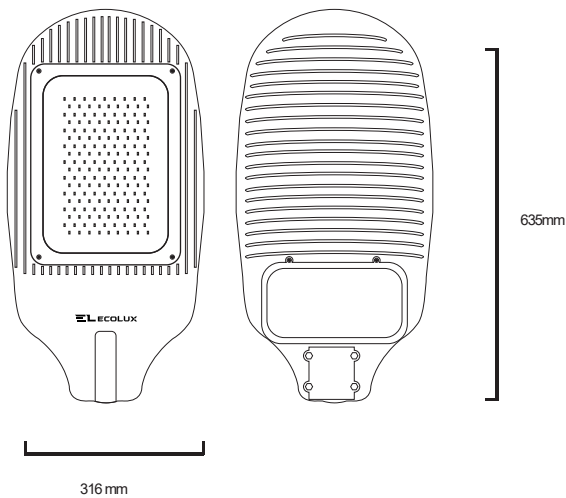

DIMENSION

PRODUCT

Name	G006E LED STREET LIGHT
Reference	EI-G006E-150W
Body color	Grey
Material	Die-cast Aluminum
Category	Outdoor

LIGHTING INFORMATION

Light source	LED
Gross luminous flux	12750Lm
Power	150W
Colour temperature CCT	6500 K
Colour Rendering Index	CRI = 70
Light beam angle	100°
Number of LEDs	162
Chip Type	SMD2835
Dimming	Non Dimmable
Median useful Life	50,000 hours

OTHER DATA

Cover	Clear
Ingress Protection	IP65
Dimension (mm)	L: 635 W: 316 H: 80mm
Working Temperature	-40 ~ +50°C

DRIVER OPTIONS

ON / OFF	
Class I	
Frequency (Hz)	50/60 Hz
Power Factor	0.9
Mains voltage	AC 220-240V
Ingress Protection	IP65

PHOTOMETRIC DETAILS