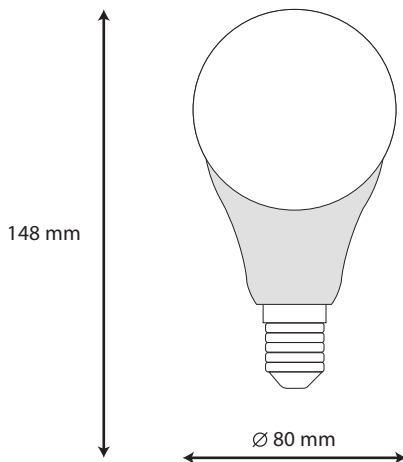

DIMENSION

PRODUCT

Name	GLS LED Lamps
Reference	EI-A80-18W
Bulb Shape	A80
Bulb Finish	White Frosted
Bulb diameter	Ø80mm
Nominal Length	148mm
RoHS compliant	Yes
Cap/Base	E27
Ingress Protection	IP20

LIGHTING INFORMATION

Light source	LED
Gross luminous flux	1530-1620 Lm
Power	18 W
Colour temperature CCT	3000 / 6500 K
Colour Rendering Index	CRI > 80
Dimming	Non Dimmable
Median useful Life	20,000 hours

ELECTRICAL DATA

Power	18 W
Voltage	175-250V
Frequency (Hz)	50/60 Hz