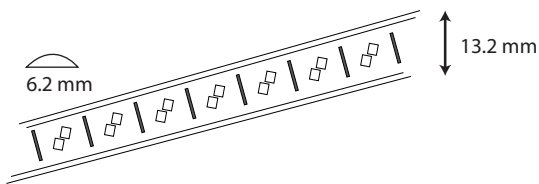

DIMENSION

PRODUCT

Name	LED Strip Light
Reference	EL-ST10-6W
Body color	Clear
Category	Indirect

LIGHTING INFORMATION

Light source	LED
Gross luminous flux	372 Lm/mtr
Power / mtr	6 W
Colour temperature CCT	3000 / 4000 / 6500 K
Colour Rendering Index	CRI = 80
Light beam angle	110°
Number of LEDs	156
Chip Type	SMD2835
Dimming	Non Dimmable
Median useful Life	30.000 hours

OTHER DATA

Diffuser	Clear
Ingress Protection	IP65
Dimension (mm)	W: 13.2mm, H: 6.2mm

DRIVER OPTIONS

ON / OFF	
Frequency (Hz)	50/60 Hz
Power Factor	> 0.9
Mains voltage	AC 220-240V
Ingress Protection	IP65

PHOTOMETRIC DETAILS