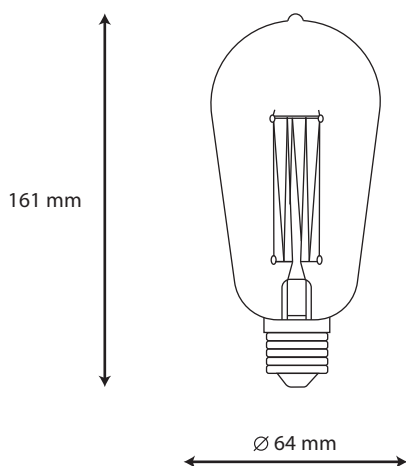

DIMENSION

PRODUCT

Name	Filament LED Lamps
Reference	EL-F64-04W
Bulb Shape	F64
Bulb Finish	Amber Glass
Bulb diameter	Ø64mm
Nominal Length	161mm
RoHS compliant	Yes
Cap/Base	E27
Ingress Protection	IP20

LIGHTING INFORMATION

Light source	LED
Gross luminous flux	330 Lm
Power	4 W
Colour temperature CCT	2450 K
Colour Rendering Index	CRI > 80
Dimming	Non Dimmable
Median useful Life	15,000 hours

ELECTRICAL DATA

Power	4 W
Voltage	220 - 240V
Frequency (Hz)	50/60 Hz