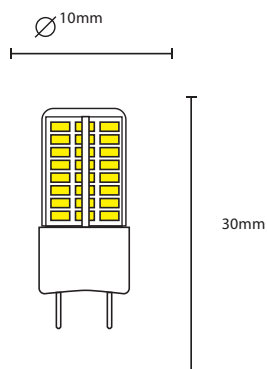

DIMENSION

PRODUCT

Name	GLS LED Lamps
Reference	EI-G4-03W
Bulb Shape	G4
Bulb Finish	Clear Glass
Bulb diameter	Ø 10mm
Nominal Length	30mm
RoHS compliant	Yes
Ingress Protection	IP20

LIGHTING INFORMATION

Light source	LED
Gross luminous flux	360 Lm
Power	3 W
Colour temperature CCT	3000/6500K
Colour Rendering Index	CRI > 80
Dimming	Non Dimmable
Median useful Life	15,000 hours