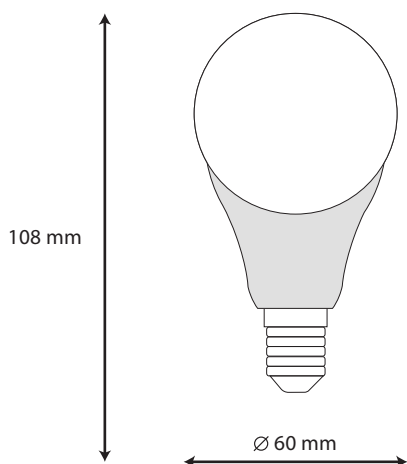

DIMENSION

PRODUCT

Name	GLS LED DIMMABLE Lamps
Reference	EI-A60-8W
Bulb Shape	A60
Bulb Finish	Clear Glass
Bulb diameter	Ø 60mm
Nominal Length	108mm
RoHS compliant	Yes
Cap/Base	E27
Ingress Protection	IP20

LIGHTING INFORMATION

Light source	LED
Gross luminous flux	1000 Lm
Power	8 W
Colour temperature CCT	3000/ 4000 / 6500 K
Colour Rendering Index	CRI > 80
Dimmable	YES
Median useful Life	20,000 hours

ELECTRICAL DATA