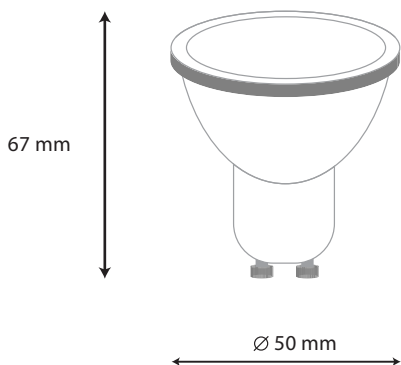

DIMENSION

PRODUCT

Name	GU10 LED Lamps
Reference	EL-GU10-9WS
Bulb Shape	Circular
Bulb Finish	Clear
Bulb diameter	Ø 50mm
Nominal Length	67mm
RoHS compliant	Yes
Cap/Base	GU10
Ingress Protection	IP20

LIGHTING INFORMATION

Light source	LED
Gross luminous flux	900 Lm
Power	9 W
Colour temperature CCT	3000 / 4000K
Colour Rendering Index	CRI = 80
Light beam angle	45°
Dimming	Non Dimmable
Median useful Life	25,000 hours

ELECTRICAL DATA

Power	9 W
Power Factor	0.9
Voltage	220 - 240V
Frequency (Hz)	50/60 Hz

PHOTOMETRIC DETAILS