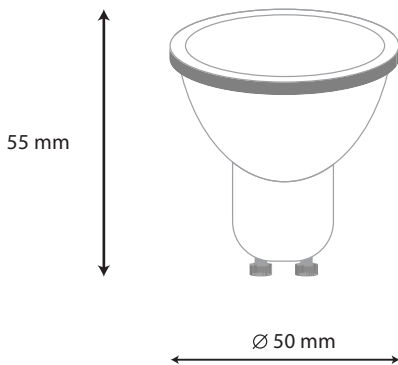

DIMENSION

PRODUCT

Name	GU10 Dimmable LED Lamps
Reference	EL-GU10-6WD
Bulb Shape	Circular
Bulb Finish	Clear
Bulb diameter	Ø 50mm
Nominal Length	55mm
RoHS compliant	Yes
Cap/Base	GU10
Ingress Protection	IP20

LIGHTING INFORMATION

Light source	LED
Gross luminous flux	453 Lm
Power	6 W
Colour temperature CCT	3000 / 4000 / 6500 K
Colour Rendering Index	CRI = 80
Light beam angle	45°
Dimming	Yes
Median useful Life	25,000 hours