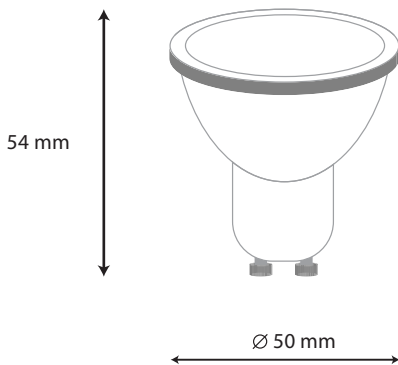

DIMENSION

PRODUCT

Name	GU10 LED Lamps
Reference	EL-GU10-6.5WS
Bulb Shape	Circular
Bulb Finish	Clear
Bulb diameter	Ø 50mm
Nominal Length	54mm
RoHS compliant	Yes
Cap/Base	GU10
Ingress Protection	IP20

LIGHTING INFORMATION

Light source	LED
Gross luminous flux	650 Lm
Power	6.5 W
Colour temperature CCT	3000 / 4000 / 6500 K
Colour Rendering Index	CRI = 80
Light beam angle	45°
Dimming	Non Dimmable
Median useful Life	25,000 hours