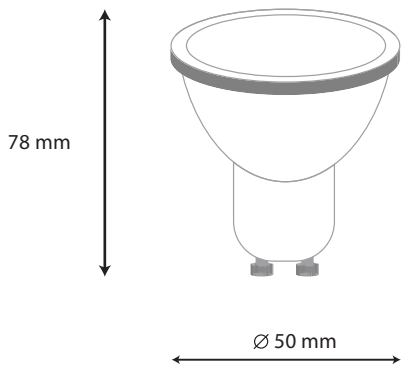

DIMENSION

PRODUCT

Name	GU10 LED Lamps
Reference	EL-GU10-11WS
Bulb Shape	Circular
Bulb Finish	Clear
Bulb diameter	Ø 50mm
Nominal Length	78mm
RoHS compliant	Yes
Cap/Base	GU10
Ingress Protection	IP20

LIGHTING INFORMATION

Light source	LED
Gross luminous flux	1100 Lm
Power	11 W
Colour temperature CCT	3000 / 4000K
Colour Rendering Index	CRI = 80
Light beam angle	45°
Dimming	Non Dimmable
Median useful Life	25,000 hours

ELECTRICAL DATA