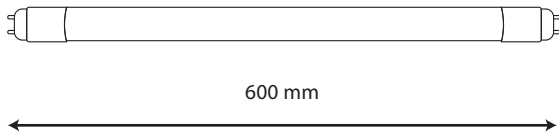

DIMENSION

PRODUCT	
Name	LED T8 Tube
Reference	EL-GST8-15W
Bulb Shape	Tubular
Bulb Finish	Opal Glass
Nominal Length	600mm
RoHS compliant	Yes
Cap/Base	G13
Ingress Protection	IP20

LIGHTING INFORMATION	
Light source	LED
Gross luminous flux	1725 Lm
Power	15 W
Colour temperature CCT	6500 K
Colour Rendering Index	CRI > 80
Light beam angle	Wide beam angle
Dimming	Non Dimmable