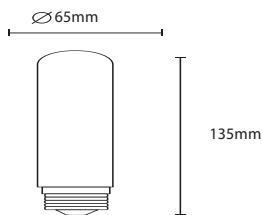

DIMENSION

PRODUCT

| | |
|--------------------|-----------------|
| Name | Flare LED Lamps |
| Reference | EL-FMB-S3W |
| Bulb Shape | FMB |
| Bulb Finish | Clear Glass |
| Bulb diameter | Ø65mm |
| Nominal Length | 135mm |
| RoHS compliant | Yes |
| Cap/Base | E27 |
| Ingress Protection | IP20 |

LIGHTING INFORMATION

| | |
|------------------------|--------------|
| Light source | LED |
| Gross luminous flux | 300 Lm |
| Power | 3 W |
| Colour temperature CCT | 1300 K |
| Colour Rendering Index | CRI > 80 |
| Dimming | Non Dimmable |
| Median useful Life | 15,000 hours |