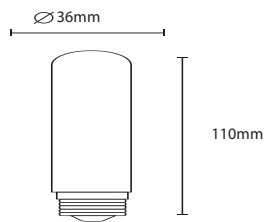

DIMENSION

PRODUCT

Name	Flare LED Lamps
Reference	EL-FMB-S2W
Bulb Shape	FMB
Bulb Finish	Clear Glass
Bulb diameter	Ø36mm
Nominal Length	115mm
RoHS compliant	Yes
Cap/Base	E27
Ingress Protection	IP20

LIGHTING INFORMATION

Light source	LED
Gross luminous flux	200 Lm
Power	2 W
Colour temperature CCT	1300 K
Colour Rendering Index	CRI > 80
Dimming	Non Dimmable
Median useful Life	15,000 hours

ELECTRICAL DATA

Power	2 W
Voltage	220 - 240V
Frequency (Hz)	50/60 Hz