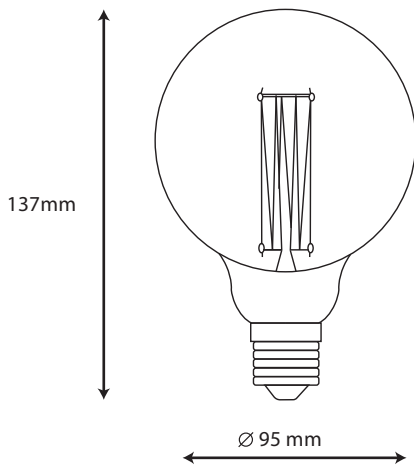

DIMENSION

PRODUCT

| | |
|--------------------|--------------------|
| Name | Filament LED Lamps |
| Reference | EL-F95-04W |
| Bulb Shape | F95 |
| Bulb Finish | Smoked Glass |
| Bulb diameter | Ø95mm |
| Nominal Length | 137mm |
| RoHS compliant | Yes |
| Cap/Base | E27 |
| Ingress Protection | IP20 |

LIGHTING INFORMATION

| | |
|------------------------|--------------|
| Light source | LED |
| Gross luminous flux | 150 Lm |
| Power | 4 W |
| Colour temperature CCT | 2500K |
| Colour Rendering Index | CRI > 80 |
| Dimming | Non Dimmable |
| Median useful Life | 15,000 hours |