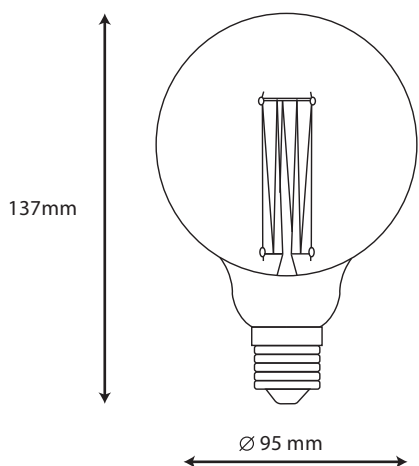

DIMENSION

PRODUCT

Name	Filament LED Lamps
Reference	EL-F95-04W
Bulb Shape	F95
Bulb Finish	Amber Glass
Bulb diameter	Ø95mm
Nominal Length	137mm
RoHS compliant	Yes
Cap/Base	E27
Ingress Protection	IP20

LIGHTING INFORMATION

Light source	LED
Gross luminous flux	360 Lm
Power	4 W
Colour temperature CCT	2500K
Colour Rendering Index	CRI > 80
Dimming	Non Dimmable
Median useful Life	15,000 hours

ELECTRICAL DATA

Power	4 W
Voltage	220 - 240V
Frequency (Hz)	50/60 Hz