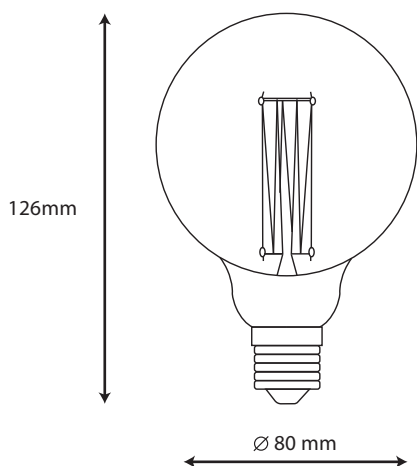

DIMENSION

PRODUCT

Name	Filament LED Lamps
Reference	EL-F80-04W
Bulb Shape	F80
Bulb Finish	Smoked
Bulb diameter	Ø80mm
Nominal Length	126mm
RoHS compliant	Yes
Cap/Base	E27
Ingress Protection	IP20

LIGHTING INFORMATION

Light source	LED
Gross luminous flux	150 Lm
Power	4 W
Colour temperature CCT	2500 K
Colour Rendering Index	CRI > 80
Dimming	Non Dimmable
Median useful Life	15,000 hours

ELECTRICAL DATA

Power	4 W
Voltage	220 - 240V
Frequency (Hz)	50/60 Hz