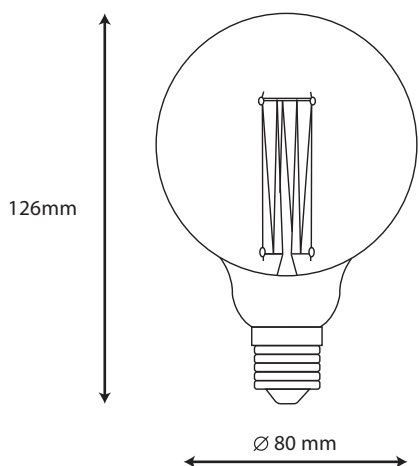

DIMENSION

PRODUCT

Name	Filament LED Lamps
Reference	EL-F80-04W
Bulb Shape	F80
Bulb Finish	Amber Glass
Bulb diameter	Ø80mm
Nominal Length	126mm
RoHS compliant	Yes
Cap/Base	E27
Ingress Protection	IP20

LIGHTING INFORMATION

Light source	LED
Gross luminous flux	360 Lm
Power	4 W
Colour temperature CCT	2500 K
Colour Rendering Index	CRI > 80
Dimming	Non Dimmable
Median useful Life	15,000 hours

ELECTRICAL DATA

Power	4 W
Voltage	220 - 240V
Frequency (Hz)	50/60 Hz