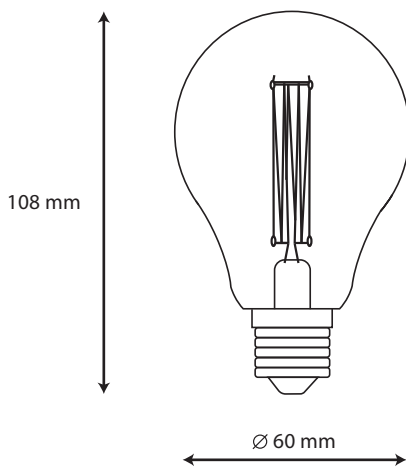

DIMENSION

PRODUCT

Name	Filament LED Lamps
Reference	EL-F60-04W
Bulb Shape	F60
Bulb Finish	Clear Glass/Amber
Bulb diameter	Ø60mm
Nominal Length	108mm
RoHS compliant	Yes
Cap/Base	E27
Ingress Protection	IP20

LIGHTING INFORMATION

Light source	LED
Gross luminous flux	360 Lm
Power	4 W
Colour temperature CCT	2500 K
Colour Rendering Index	CRI > 80
Dimming	Non Dimmable
Median useful Life	15,000 hours

ELECTRICAL DATA