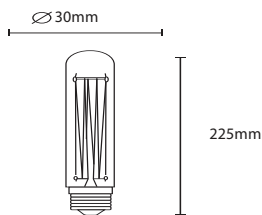

DIMENSION

PRODUCT

Name	Filament LED Lamps
Reference	EL-F30-04W
Bulb Shape	F30
Bulb Finish	Clear Glass
Bulb diameter	Ø30mm
Nominal Length	225mm
RoHS compliant	Yes
Cap/Base	E27
Ingress Protection	IP20

LIGHTING INFORMATION

Light source	LED
Gross luminous flux	360 Lm
Power	4 W
Colour temperature CCT	2500 K
Colour Rendering Index	CRI > 80
Dimming	Non Dimmable
Median useful Life	15,000 hours

ELECTRICAL DATA

Power	4 W
Voltage	220 - 240V
Frequency (Hz)	50/60 Hz