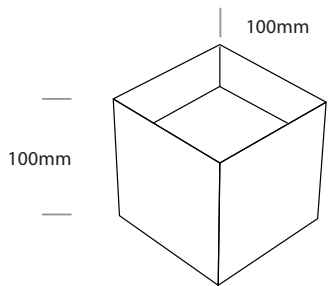

DIMENSION

PRODUCT

Name	LED OUTDOOR LIGHT
Reference	EL-OTD-6W (MD2312)
Body color	Black
Material	Aluminum
Category	Wall/Surface Mounted

LIGHTING INFORMATION

Light source	LED
Gross luminous flux	360Lm
Power	2x3W
Colour temperature CCT	3000 K
Colour Rendering Index	CRI = 70
Light beam angle	120°
Chip Type	COB chip
Dimming	Non Dimmable
Median useful Life	30,000 hours

OTHER DATA

Diffuser Material	Clear Glass
Ingress Protection	IP54
Dimension (mm)	L: 100 W: 100 D: 100 mm

DRIVER OPTIONS

ON / OFF	
Class I	
Frequency (Hz)	50/60 Hz
Power Factor	0.5
Mains voltage	AC 85-265V
Ingress Protection	IP54