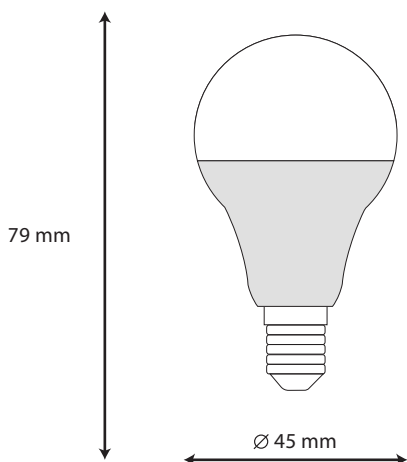

DIMENSION

PRODUCT

Name	GLS LED Lamps
Reference	EI-G45-05W
Bulb Shape	G45
Bulb Finish	White Frosted
Bulb diameter	Ø 45mm
Nominal Length	79mm
RoHS compliant	Yes
Cap/Base	E27/E14
Ingress Protection	IP20

LIGHTING INFORMATION

Light source	LED
Gross luminous flux	400 Lm
Power	5 W
Colour temperature CCT	3000 / 6500 K
Colour Rendering Index	CRI > 80
Dimming	Non Dimmable
Median useful Life	25,000 hours

ELECTRICAL DATA

Power	5 W
Voltage	220-240V
Frequency (Hz)	50/60 Hz