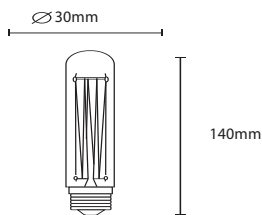

DIMENSION

PRODUCT

Name	Filament LED Lamps
Reference	EL-F30-06W
Bulb Shape	F30
Bulb Finish	Clear Glass
Bulb diameter	Ø30mm
Nominal Length	140mm
RoHS compliant	Yes
Cap/Base	E27
Ingress Protection	IP20

LIGHTING INFORMATION

Light source	LED
Gross luminous flux	600 Lm
Power	6 W
Colour temperature CCT	2700 /6500K
Colour Rendering Index	CRI > 80
Dimming	Non Dimmable
Median useful Life	15,000 hours

ELECTRICAL DATA

Power	6 W
Voltage	220 - 240V
Frequency (Hz)	50/60 Hz