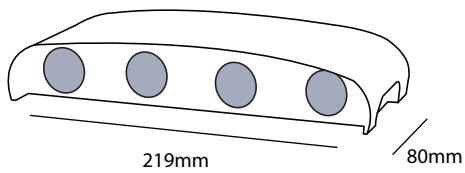

DIMENSION

PRODUCT

Name	LED OUTDOOR LIGHT
Reference	OTD-8W
Body color	Black
Material	Aluminum
Category	Wall/ Surface

LIGHTING INFORMATION

Light source	LED
Gross luminous flux	560Lm
Power	8W
Colour temperature CCT	3000 K
Colour Rendering Index	CRI = 80
Light beam angle	120°
Chip Type	SMD2835
Dimming	Non Dimmable
Median useful Life	50,000 hours

OTHER DATA

Diffuser Material	Clear Glass
Ingress Protection	IP65
Dimension (mm)	L: 219 W: 80mm

DRIVER OPTIONS

ON / OFF	
Class II	
Frequency (Hz)	50/60 Hz
Power Factor	0.5
Mains voltage	AC 85-265V
Ingress Protection	IP65