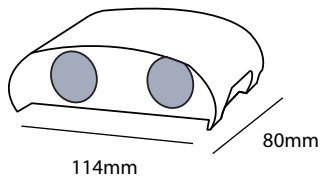

DIMENSION

PRODUCT

Name	LED OUTDOOR LIGHT
Reference	OTD-4W
Body color	Black
Material	Aluminum
Category	Wall/ Surface

LIGHTING INFORMATION

Light source	LED
Gross luminous flux	280Lm
Power	4W
Colour temperature CCT	3000 K
Colour Rendering Index	CRI = 80
Light beam angle	120°
Chip Type	SMD2835
Dimming	Non Dimmable
Median useful Life	50,000 hours

OTHER DATA

Diffuser Material	Clear Glass
Ingress Protection	IP65
Dimension (mm)	L: 114 W: 80mm

DRIVER OPTIONS

ON / OFF	
Class II	
Frequency (Hz)	50/60 Hz
Power Factor	0.5
Mains voltage	AC 85-265V
Ingress Protection	IP65