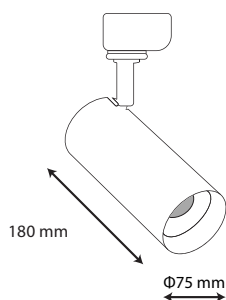

DIMENSION

PRODUCT

Name	PTL LED TRACK LIGHT
Reference	EL-PTL-30W
Model	MD5-BK/ WH30-40-65
Body color	Black / White
Material	Aluminum
Category	Track

LIGHTING INFORMATION

Light source	LED
Gross luminous flux	2400Lm
Power	30 W
Colour temperature CCT	3000 / 4000 / 6500 K
Colour Rendering Index	CRI = 80
Light beam angle	24°
Chip Type	COB
Dimming	Non Dimmable
Median useful Life	6,000 hours

OTHER DATA

Diffuser	Clear
Ingress Protection	IP20
Dimension (mm)	Φ75mm L: 180 mm

DRIVER OPTIONS

ON / OFF	
Class II	
Frequency (Hz)	50/60 Hz
Power Factor	0.5
Mains voltage	AC 185-265V
Ingress Protection	IP20