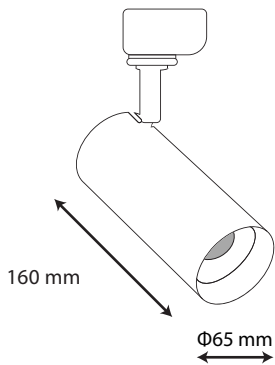

DIMENSION

PRODUCT

Name	PTL LED TRACK LIGHT
Reference	EL-PTL-18W
Model	MD5-BK/ WH30
Body color	Black / White
Material	Aluminum + PC
Category	Track

LIGHTING INFORMATION

Light source	LED
Gross luminous flux	1440Lm
Power	18 W
Colour temperature CCT	3000 K
Colour Rendering Index	CRI = 80
Light beam angle	24°
Chip Type	COB
Dimming	Non Dimmable
Median useful Life	30,000 hours

OTHER DATA

Diffuser	Clear
Ingress Protection	IP20
Dimension (mm)	Φ65mm L: 160 mm

DRIVER OPTIONS

ON / OFF	
Class II	
Frequency (Hz)	50/60 Hz
Power Factor	0.5
Mains voltage	AC 185-265V
Ingress Protection	IP20