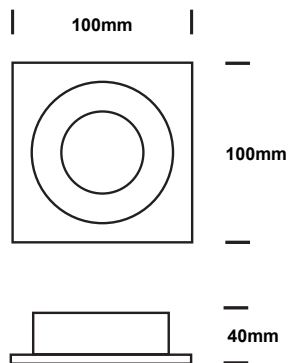

DIMENSION

PRODUCT

Name	DOWN LIGHT FRAMES
Reference	EL-ASF-SWH
Body color	WH+BK+SL+BR
Material	Aluminum
Category	Recessed

FIXTURE INFORMATION

Dimension	Ø L: 100 × W: 100 × D: 40mm
Cut-Size	Ø 90 × 90mm
Holder Base	GU10 OR MR16
Shape	Adjustable Rimless Square