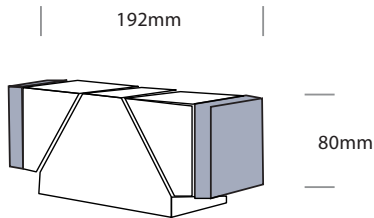

DIMENSION

PRODUCT

|            |                    |
|------------|--------------------|
| Name       | LED OUTDOOR LIGHT  |
| Reference  | EL-OTD-12W (MD535) |
| Body color | Black              |
| Material   | Die-cast Aluminum  |
| Category   | Wall Mounted       |

LIGHTING INFORMATION

|                        |               |
|------------------------|---------------|
| Light source           | LED           |
| Gross luminous flux    | 840Lm         |
| Power                  | 2x6W          |
| Colour temperature CCT | 3000 K        |
| Colour Rendering Index | CRI = 80      |
| Light beam angle       | 120°          |
| Chip Type              | COB Bridgelux |
| Dimming                | Non Dimmable  |
| Median useful Life     | 30,000 hours  |

OTHER DATA

|                    |                      |
|--------------------|----------------------|
| Diffuser Material  | Clear Glass          |
| Ingress Protection | IP54                 |
| Dimension (mm)     | L: 192 W: 65 D:80 mm |