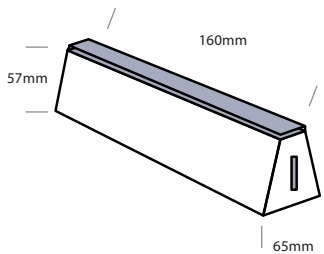

DIMENSION

PRODUCT

Name	LED OUTDOOR LIGHT
Reference	EL-OTD-10W (MD313S)
Body color	Black
Material	Aluminum
Category	Surface Mounted

LIGHTING INFORMATION

Light source	LED
Gross luminous flux	600Lm
Power	10W
Colour temperature CCT	3000 K
Colour Rendering Index	CRI = 70
Light beam angle	120°
Chip Type	COB chip
Dimming	Non Dimmable
Median useful Life	30,000 hours

OTHER DATA

Diffuser Material	Clear Glass
Ingress Protection	IP54
Dimension (mm)	L: 160 W: 57 D: 65 mm

DRIVER OPTIONS

ON / OFF	
Class I	
Frequency (Hz)	50/60 Hz
Power Factor	0.5
Mains voltage	AC 85-265V
Ingress Protection	IP54