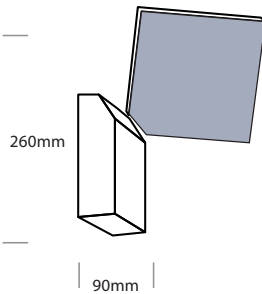

DIMENSION

PRODUCT

Name	LED OUTDOOR LIGHT
Reference	EL-OTD-12W (MD311)
Body color	Stone Grey
Material	Die-cast Aluminum
Category	Wall Mounted

LIGHTING INFORMATION

Light source	LED
Gross luminous flux	840Lm
Power	12W
Colour temperature CCT	3000 K
Colour Rendering Index	CRI = 80
Light beam angle	120°
Chip Type	SMD2835
Dimming	Non Dimmable
Median useful Life	30,000 hours

OTHER DATA

Diffuser Material	Clear Glass
Ingress Protection	IP54
Dimension (mm)	L: 200 W: 70 D: 180 mm

DRIVER OPTIONS

ON / OFF	
Class I	
Frequency (Hz)	50/60 Hz
Power Factor	0.5
Mains voltage	AC 85-265V
Ingress Protection	IP54