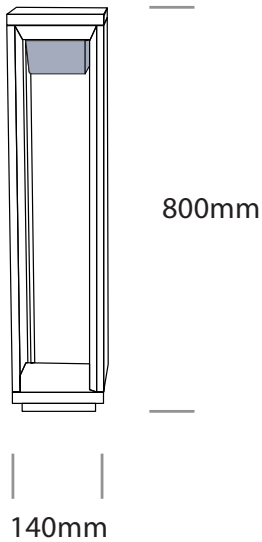

DIMENSION

PRODUCT	
Name	LED OUTDOOR LIGHT
Reference	EL-OTD-12W (MD21015/800)
Body color	Black
Material	Die-cast Aluminum
Category	Surface Mounted

LIGHTING INFORMATION	
Light source	LED
Gross luminous flux	840Lm
Power	12W
Colour temperature CCT	3000 K
Colour Rendering Index	CRI = 80
Light beam angle	120°
Chip Type	COB Bridgelux
Dimming	Non Dimmable
Median useful Life	30,000 hours

OTHER DATA	
Diffuser Material	Clear Glass
Ingress Protection	IP54
Dimension (mm)	L: 800 W: 140 D: 140 mm

DRIVER OPTIONS	
ON / OFF	
Class I	
Frequency (Hz)	50/60 Hz
Power Factor	0.5
Mains voltage	AC 85-265V
Ingress Protection	IP54