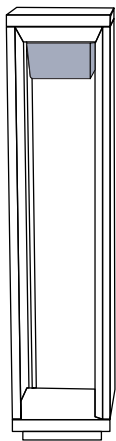

DIMENSION

600mm

140mm

PRODUCT

Name	LED OUTDOOR LIGHT
Reference	EL-OTD-12W (MD21015/600)
Body color	Black
Material	Die-cast Aluminum
Category	Surface Mounted

LIGHTING INFORMATION

Light source	LED
Gross luminous flux	840Lm
Power	12W
Colour temperature CCT	3000 K
Colour Rendering Index	CRI = 80
Light beam angle	120°
Chip Type	COB Bridgelux
Dimming	Non Dimmable
Median useful Life	30,000 hours

OTHER DATA

Diffuser Material	Clear Glass
Ingress Protection	IP54
Dimension (mm)	L: 600 W: 140 D: 140 mm

DRIVER OPTIONS

ON / OFF	
Class I	
Frequency (Hz)	50/60 Hz
Power Factor	0.5
Mains voltage	AC 85-265V
Ingress Protection	IP54