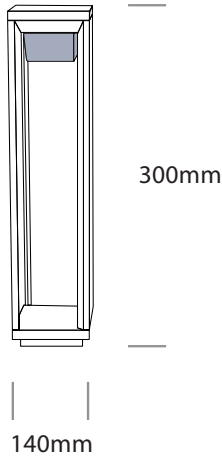

DIMENSION

PRODUCT

Name	LED OUTDOOR LIGHT
Reference	EL-OTD-12W (MD21015/300)
Body color	Black
Material	Die-cast Aluminum
Category	Surface Mounted

LIGHTING INFORMATION

Light source	LED
Gross luminous flux	840Lm
Power	12W
Colour temperature CCT	3000 K
Colour Rendering Index	CRI = 80
Light beam angle	120°
Chip Type	COB Bridgelux
Dimming	Non Dimmable
Median useful Life	30,000 hours

OTHER DATA

Diffuser Material	Clear Glass
Ingress Protection	IP54
Dimension (mm)	L: 300 W: 140 D: 140 mm

DRIVER OPTIONS

ON / OFF	
Class I	
Frequency (Hz)	50/60 Hz
Power Factor	0.5
Mains voltage	AC 85-265V
Ingress Protection	IP54