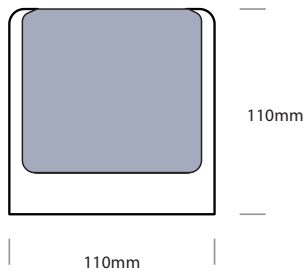

DIMENSION

PRODUCT

Name	LED OUTDOOR LIGHT
Reference	EL-OTD-12W (MD21005B)
Body color	Black
Material	Die-cast Aluminum
Category	Surface Mounted

LIGHTING INFORMATION

Light source	LED
Gross luminous flux	840Lm
Power	12W
Colour temperature CCT	3000 K
Colour Rendering Index	CRI = 80
Light beam angle	120°
Chip Type	COB Bridgelux
Dimming	Non Dimmable
Median useful Life	30,000 hours

OTHER DATA

Diffuser Material	Clear Glass
Ingress Protection	IP54
Dimension (mm)	L: 110 W: 110 mm

DRIVER OPTIONS

ON / OFF	
Class I	
Frequency (Hz)	50/60 Hz
Power Factor	0.5
Mains voltage	220V
Ingress Protection	IP54