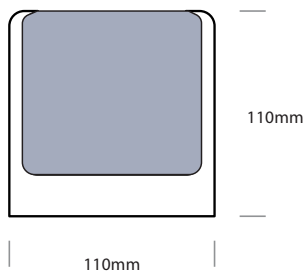

DIMENSION

PRODUCT

Name	LED OUTDOOR LIGHT
Reference	EL-OTD-12W (MD21005A)
Body color	Black
Material	Die-cast Aluminum
Category	Surface Mounted

LIGHTING INFORMATION

Light source	LED
Gross luminous flux	840Lm
Power	12W
Colour temperature CCT	3000 K
Colour Rendering Index	CRI = 80
Light beam angle	120°
Chip Type	COB Bridgelux
Dimming	Non Dimmable
Median useful Life	30,000 hours

OTHER DATA

Diffuser Material	Clear Glass
Ingress Protection	IP54
Dimension (mm)	L: 110 W: 110 mm

DRIVER OPTIONS

ON / OFF	
Class I	
Frequency (Hz)	50/60 Hz
Power Factor	0.5
Mains voltage	220V
Ingress Protection	IP54