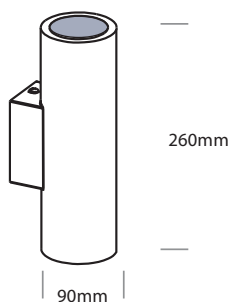

DIMENSION

PRODUCT

| | |
|------------|--------------------|
| Name | LED OUTDOOR LIGHT |
| Reference | EL-OTD-10W (MD260) |
| Body color | Black |
| Material | Aluminum |
| Category | Wall Mounted |

LIGHTING INFORMATION

| | |
|------------------------|--------------|
| Light source | LED |
| Gross luminous flux | 600Lm |
| Power | 2x5W |
| Colour temperature CCT | 3000 K |
| Colour Rendering Index | CRI = 70 |
| Light beam angle | 120° |
| Chip Type | COB chip |
| Dimming | Non Dimmable |
| Median useful Life | 30,000 hours |

OTHER DATA

| | |
|--------------------|-------------------|
| Diffuser Material | Clear Glass |
| Ingress Protection | IP54 |
| Dimension (mm) | Dia: 90 L: 260 mm |

DRIVER OPTIONS

| | |
|--------------------|------------|
| ON / OFF | |
| Class I | |
| Frequency (Hz) | 50/60 Hz |
| Power Factor | 0.5 |
| Mains voltage | AC 85-265V |
| Ingress Protection | IP54 |