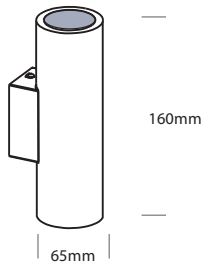

DIMENSION

PRODUCT

Name	LED OUTDOOR LIGHT
Reference	EL-OTD-10W (MD160)
Body color	Black
Material	Aluminum
Category	Wall Mounted

LIGHTING INFORMATION

Light source	LED
Gross luminous flux	600Lm
Power	2x5W
Colour temperature CCT	3000 K
Colour Rendering Index	CRI = 70
Light beam angle	120°
Chip Type	COB chip
Dimming	Non Dimmable
Median useful Life	30,000 hours

OTHER DATA

Diffuser Material	Clear Glass
Ingress Protection	IP54
Dimension (mm)	Dia: 65 L: 160 mm

DRIVER OPTIONS

ON / OFF	
Class I	
Frequency (Hz)	50/60 Hz
Power Factor	0.5
Mains voltage	AC 85-265V
Ingress Protection	IP54