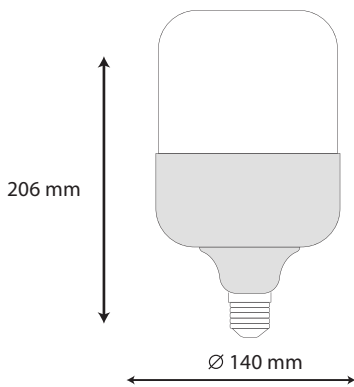

DIMENSION

PRODUCT

Name	LED T-Bulb
Reference	EI-TB1-50W
Bulb Shape	TB1
Bulb Finish	White Frosted
Bulb diameter	Ø 140mm
Nominal Length	206mm
RoHS compliant	Yes
Cap/Base	E27
Ingress Protection	IP20

LIGHTING INFORMATION

Light source	LED
Gross luminous flux	4500 Lm
Power	50 W
Colour temperature CCT	6500/3000 K
Colour Rendering Index	CRI > 80
Light Beam Angel	200°
Dimming	Non Dimmable
Median useful Life	20,000 hours

ELECTRICAL DATA