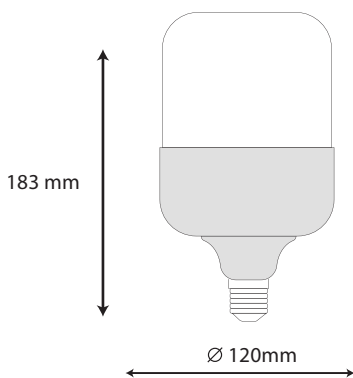

DIMENSION

PRODUCT

Name	LED T-Bulb
Reference	EI-TB1-38W
Bulb Shape	TB1
Bulb Finish	White Frosted
Bulb diameter	Ø 120mm
Nominal Length	183mm
RoHS compliant	Yes
Cap/Base	E27
Ingress Protection	IP20

LIGHTING INFORMATION

Light source	LED
Gross luminous flux	3420 Lm
Power	38 W
Colour temperature CCT	6500/3000 K
Colour Rendering Index	CRI > 80
Light Beam Angel	200°
Dimming	Non Dimmable
Median useful Life	20,000 hours

ELECTRICAL DATA

Power	38 W
Voltage	175-250V
Frequency (Hz)	50/60 Hz