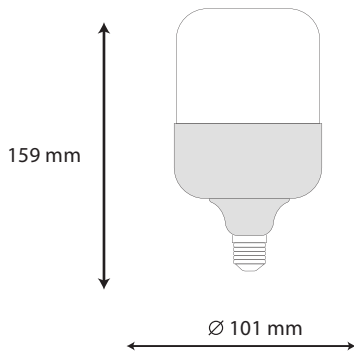

DIMENSION

PRODUCT

| | |
|--------------------|---------------|
| Name | LED T-Bulb |
| Reference | EI-TB1-28W |
| Bulb Shape | TB1 |
| Bulb Finish | White Frosted |
| Bulb diameter | Ø 101mm |
| Nominal Length | 159mm |
| RoHS compliant | Yes |
| Cap/Base | E27 |
| Ingress Protection | IP20 |

LIGHTING INFORMATION

| | |
|------------------------|--------------|
| Light source | LED |
| Gross luminous flux | 2520 Lm |
| Power | 28 W |
| Colour temperature CCT | 6500/3000 K |
| Colour Rendering Index | CRI > 80 |
| Light Beam Angel | 200° |
| Dimming | Non Dimmable |
| Median useful Life | 20,000 hours |

ELECTRICAL DATA

| | |
|----------------|----------|
| Power | 28 W |
| Voltage | 175-250V |
| Frequency (Hz) | 50/60 Hz |