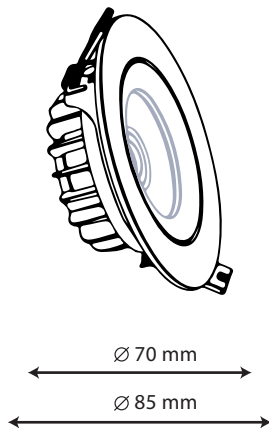

DIMENSION

PRODUCT

Name	COB Led Down Light
Reference	EL-COB-6WR
Body color	White
Material	Aluminum
Category	Recessed

LIGHTING INFORMATION

Light source	LED
Gross luminous flux	480Lm
Power	6 W
Colour temperature CCT	3000 / 6500 K
Colour Rendering Index	CRI = 80
Light beam angle	60°
Number of LEDs	15
Chip Type	COB (Bridgelux Chip)
Dimming	Non Dimmable
Median useful Life	30,000 hours

OTHER DATA

Diffuser	Clear
Ingress Protection	IP20
Diameter (mm)	Ø85mm
Cut-Size (mm)	Ø70mm

DRIVER OPTIONS

ON / OFF	
Class II	
Frequency (Hz)	50/60 Hz
Power Factor	0.5
Mains voltage	AC 220-240V
Ingress Protection	IP20

PHOTOMETRIC DETAILS

1m	187.4, 178.8lx	120.97mm
2m	46.86, 44.71lx	302.14mm
3m	31.90, 30.47lx	367.35mm
4m	14.714, 14.13lx	514.29mm
5m	7.497, 7.180lx	643.36mm
6m	5.144, 4.903lx	774.43mm
7m	3.192, 3.060lx	902.50mm
8m	2.173, 2.093lx	1032.58mm
9m	1.558, 1.515lx	1161.65mm
10m	1.174, 1.118lx	1290.73mm