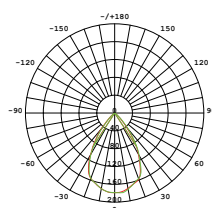

DIMENSION

PRODUCT

Name	COB Led Down Light
Reference	EL-COB-6WR
Body color	White
Material	Aluminum
Category	Recessed

LIGHTING INFORMATION

Light source	LED
Gross luminous flux	480Lm
Power	6 W
Colour temperature CCT	3000 / 6500 K
Colour Rendering Index	CRI = 80
Light beam angle	60°
Number of LEDs	15
Chip Type	COB (Bridgelux Chip)
Dimming	Non Dimmable
Median useful Life	30,000 hours

OTHER DATA

Diffuser	Clear
Ingress Protection	IP20
Diameter (mm)	Ø85mm
Cut-Size (mm)	Ø70mm

DRIVER OPTIONS

ON / OFF	
Class II	
Frequency (Hz)	50/60 Hz
Power Factor	0.5
Mains voltage	AC 220-240V
Ingress Protection	IP20

PHOTOMETRIC DETAILS

1m	187.4, 178.8lx	120.97mm
2m	46.86, 44.71lx	302.14mm
3m	31.90, 30.47lx	367.35mm
4m	14.714, 14.13lx	514.29mm
5m	7.497, 7.180lx	643.36mm
6m	5.144, 4.903lx	774.43mm
7m	3.192, 3.060lx	902.50mm
8m	2.173, 2.093lx	1032.58mm
9m	1.558, 1.515lx	1161.65mm
10m	1.174, 1.118lx	1290.73mm