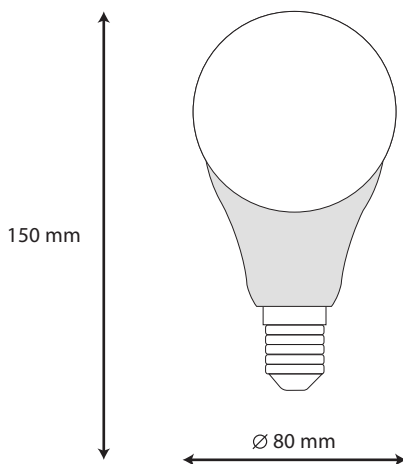

DIMENSION

PRODUCT

Name	GLS LED Lamps
Reference	EI-A80-18W
Bulb Shape	A80
Bulb Finish	White Frosted
Bulb diameter	Ø80mm
Nominal Length	150mm
RoHS compliant	Yes
Cap/Base	E27
Ingress Protection	IP20

LIGHTING INFORMATION

Light source	LED
Gross luminous flux	1620 Lm
Power	18 W
Colour temperature CCT	3000 / 6500 K
Colour Rendering Index	CRI > 80
Dimming	Non Dimmable
Median useful Life	20,000 hours

ELECTRICAL DATA

Power	18 W
Voltage	175-250V
Frequency (Hz)	50/60 Hz