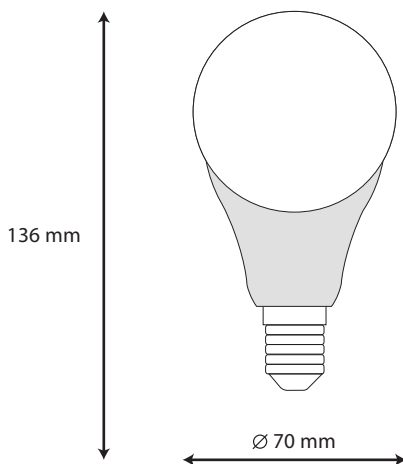

DIMENSION

PRODUCT

Name	GLS LED Lamps
Reference	EI-A70-15W
Bulb Shape	A70
Bulb Finish	White Frosted
Bulb diameter	Ø70mm
Nominal Length	136mm
RoHS compliant	Yes
Cap/Base	E27
Ingress Protection	IP20

LIGHTING INFORMATION

Light source	LED
Gross luminous flux	1350 Lm
Power	15 W
Colour temperature CCT	3000 / 6500 K
Colour Rendering Index	CRI > 80
Dimming	Non Dimmable
Median useful Life	20,000 hours

ELECTRICAL DATA

Power	15 W
Voltage	175-250V
Frequency (Hz)	50/60 Hz