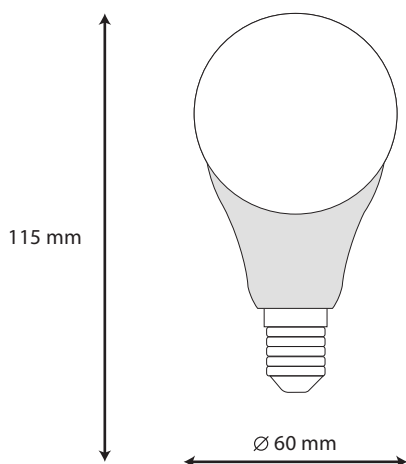

DIMENSION

PRODUCT

Name	GLS LED Lamps
Reference	EI-A60-12W
Bulb Shape	A60
Bulb Finish	White Frosted
Bulb diameter	Ø 60mm
Nominal Length	115mm
RoHS compliant	Yes
Cap/Base	E27
Ingress Protection	IP20

LIGHTING INFORMATION

Light source	LED
Gross luminous flux	1080Lm
Power	12 W
Colour temperature CCT	3000 / 4000/ 6500 K
Colour Rendering Index	CRI > 80
Dimming	Non Dimmable
Median useful Life	20,000 hours

ELECTRICAL DATA

Power	12 W
Voltage	175-250V
Frequency (Hz)	50/60 Hz