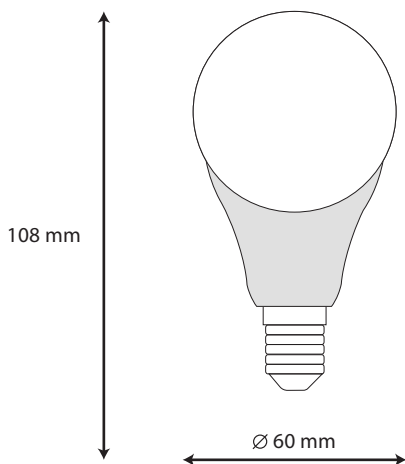

DIMENSION

PRODUCT

Name	GLS LED Lamps
Reference	EI-A60-09W
Bulb Shape	A60
Bulb Finish	White Frosted
Bulb diameter	Ø 60mm
Nominal Length	108mm
RoHS compliant	Yes
Cap/Base	E27
Ingress Protection	IP20

LIGHTING INFORMATION

Light source	LED
Gross luminous flux	810 Lm
Power	9 W
Colour temperature CCT	3000 / 6500 K
Colour Rendering Index	CRI > 80
Dimming	Non Dimmable
Median useful Life	20,000 hours

ELECTRICAL DATA

Power	9 W
Voltage	175-250V
Frequency (Hz)	50/60 Hz