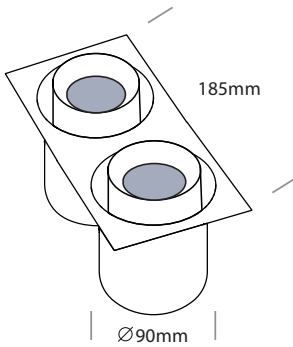

DIMENSION

PRODUCT

Name	PSL Led Down Light
Reference	EL-PSL-24W
Body color	White
Inner color	Black
Material	Aluminum
Category	Recessed (Square Frame)

LIGHTING INFORMATION

Light source	LED
Gross luminous flux	2160Lm
Power	2x12 W
Colour temperature CCT	3000 K
Colour Rendering Index	CRI = 90
Light beam angle	60°
Chip Type	COB Bridgelux
Dimming	Non Dimmable
Median useful Life	20,000 hours

OTHER DATA

Diffuser	Clear
Ingress Protection	IP20
Dimension (mm)	L: 100 W: 185 mm
Cut-Size (mm)	L: 90 W: 175 mm

DRIVER OPTIONS

ON / OFF	
Class II	
Frequency (Hz)	50/60 Hz
Power Factor	0.5
Mains voltage	AC 100-265V
Ingress Protection	IP20

PHOTOMETRIC DETAILS

10	189,4, 199,8lx	139,47cm
20	46,64, 44,34lx	259,14cm
30	13,54, 13,07lx	387,25cm
40	6,774, 6,535lx	514,29cm
50	4,207, 4,100lx	643,36cm
60	3,004, 2,902lx	774,43cm
70	2,185, 2,088lx	903,50cm
80	1,674, 1,580lx	1032,58cm
90	1,304, 1,224lx	1161,65cm
100	1,074, 1,008lx	1290,72cm