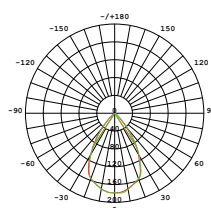

DIMENSION

PRODUCT

Name	PSL Led Down Light
Reference	EL-PSL-24W
Body color	White
Inner color	Black
Material	Aluminum
Category	Recessed (Square Frame)

LIGHTING INFORMATION

Light source	LED
Gross luminous flux	2160Lm
Power	2x12 W
Colour temperature CCT	3000 K
Colour Rendering Index	CRI = 90
Light beam angle	60°
Chip Type	COB Bridgelux
Dimming	Non Dimmable
Median useful Life	20,000 hours

OTHER DATA

Diffuser	Clear
Ingress Protection	IP20
Dimension (mm)	L: 100 W: 185 mm
Cut-Size (mm)	L: 90 W: 175 mm

DRIVER OPTIONS

ON / OFF	
Class II	
Frequency (Hz)	50/60 Hz
Power Factor	0.5
Mains voltage	AC 100-265V
Ingress Protection	IP20

PHOTOMETRIC DETAILS

10	189,4, 199,8lx	139,47cm
20	46,64, 44,34lx	259,14cm
30	13,54, 13,07lx	387,25cm
40	6,774, 6,535lx	514,29cm
50	4,207, 4,100lx	643,36cm
60	3,004, 2,902lx	774,43cm
70	2,185, 2,088lx	903,50cm
80	1,674, 1,580lx	1032,58cm
90	1,304, 1,224lx	1161,65cm
100	1,074, 1,008lx	1290,72cm