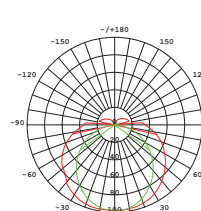

DIMENSION

PRODUCT

Name	PCT5 T5 Linear Batten Light
Reference	EL-PCT5-5W
Body color	Silver / White
Category	Linear Surface
Material	Aluminum

LIGHTING INFORMATION

Light source	LED
Gross luminous flux	500Lm
Power	5 W
Colour temperature CCT	3000 /4000/ 6500 K
Colour Rendering Index	CRI = 80
Light beam angle	120°
Number of LEDs	21
Chip Type	SMD2835
Dimming	Non Dimmable
Median useful Life	30,000 hours

OTHER DATA

Diffuser Material	Opal PC
Ingress Protection	IP20
Dimension (mm)	L: 300mm W: 22mm, H: 30mm

DRIVER OPTIONS

ON / OFF	
Frequency (Hz)	50/60 Hz
Power Factor	0.5
Mains voltage	AC 220-230V
Ingress Protection	IP20

PHOTOMETRIC DETAILS

1m	34.36, 39.44lx	279.73lm
2m	8.59, 9.86lx	549.46lm
3m	3.82, 4.38lx	824.19lm
4m	2.27, 2.63lx	1098.92lm
5m	1.54, 1.78lx	1373.65lm
6m	1.11, 1.27lx	1648.38lm
7m	0.84, 0.96lx	1923.11lm
8m	0.65, 0.75lx	2197.84lm
9m	0.52, 0.60lx	2472.57lm
10m	0.42, 0.48lx	2747.30lm