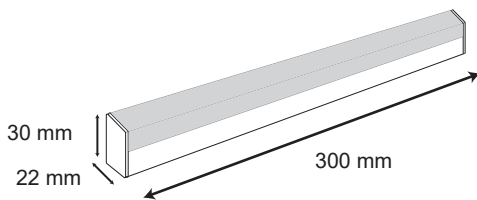

DIMENSION

PRODUCT

Name	PCT5 T5 Linear Batten Light
Reference	EL-PCT5-5W
Body color	Silver / White
Category	Linear Surface
Material	Aluminum

LIGHTING INFORMATION

Light source	LED
Gross luminous flux	500Lm
Power	5 W
Colour temperature CCT	3000 /4000/ 6500 K
Colour Rendering Index	CRI = 80
Light beam angle	120°
Number of LEDs	21
Chip Type	SMD2835
Dimming	Non Dimmable
Median useful Life	30,000 hours

OTHER DATA

Diffuser Material	Opal PC
Ingress Protection	IP20
Dimension (mm)	L: 300mm W: 22mm, H: 30mm

DRIVER OPTIONS

ON / OFF	
Frequency (Hz)	50/60 Hz
Power Factor	0.5
Mains voltage	AC 220-230V
Ingress Protection	IP20

PHOTOMETRIC DETAILS

1m	34.36, 39.44lx	279.73lm
2m	8.59, 9.86lx	549.46lm
3m	3.82, 4.38lx	824.19lm
4m	2.27, 2.63lx	1098.92lm
5m	1.54, 1.78lx	1373.65lm
6m	1.11, 1.27lx	1648.38lm
7m	0.84, 0.96lx	1923.11lm
8m	0.65, 0.75lx	2197.84lm
9m	0.52, 0.60lx	2472.57lm
10m	0.42, 0.48lx	2747.30lm