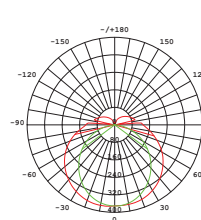

DIMENSION

PRODUCT

Name	PCT5 T5 Linear Batten Light
Reference	EL-PCT5-18W
Body color	Silver / White
Category	Linear Surface
Material	Aluminum

LIGHTING INFORMATION

Light source	LED
Gross luminous flux	1890 Lm
Power	18 W
Colour temperature CCT	3000 /4000/ 6500 K
Colour Rendering Index	CRI = 80
Light beam angle	120°
Number of LEDs	96
Chip Type	SMD2835
Dimming	Non Dimmable
Median useful Life	30,000 hours

OTHER DATA

Diffuser Material	Opal PC
Ingress Protection	IP20
Dimension (mm)	L: 1200mm W: 22mm, H: 30mm

DRIVER OPTIONS

ON / OFF	
Frequency (Hz)	50/60 Hz
Power Factor	0.5
Mains voltage	AC 220-230V
Ingress Protection	IP20

PHOTOMETRIC DETAILS

1m	130.2, 972.1lx	300.00mm
2m	33.06, 243.01lx	337.40mm
3m	14.76, 107.36lx	366.70mm
4m	8.56, 57.25lx	379.40mm
5m	5.45, 34.88lx	384.40mm
6m	3.97, 24.50lx	387.50mm
7m	2.99, 17.59lx	389.40mm
8m	2.24, 12.81lx	391.20mm
9m	1.69, 9.34lx	392.50mm
10m	1.28, 6.72lx	393.20mm