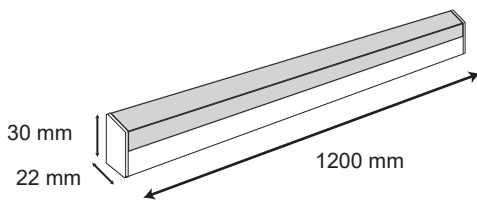

DIMENSION

PRODUCT

Name	PCT5 T5 Linear Batten Light
Reference	EL-PCT5-18W
Body color	Silver / White
Category	Linear Surface
Material	Aluminum

LIGHTING INFORMATION

Light source	LED
Gross luminous flux	1890 Lm
Power	18 W
Colour temperature CCT	3000 /4000/ 6500 K
Colour Rendering Index	CRI = 80
Light beam angle	120°
Number of LEDs	96
Chip Type	SMD2835
Dimming	Non Dimmable
Median useful Life	30,000 hours

OTHER DATA

Diffuser Material	Opal PC
Ingress Protection	IP20
Dimension (mm)	L: 1200mm W: 22mm, H: 30mm

DRIVER OPTIONS

ON / OFF	
Frequency (Hz)	50/60 Hz
Power Factor	0.5
Mains voltage	AC 220-230V
Ingress Protection	IP20

PHOTOMETRIC DETAILS

1m	130.2, 972.1lx	300.00mm
2m	33.06, 243.01lx	337.40mm
3m	14.76, 107.36lx	366.70mm
4m	8.56, 57.25lx	379.40mm
5m	5.45, 34.88lx	384.40mm
6m	3.97, 24.50lx	387.50mm
7m	2.99, 17.59lx	389.40mm
8m	2.24, 12.81lx	391.20mm
9m	1.69, 9.34lx	392.50mm
10m	1.28, 6.72lx	393.20mm